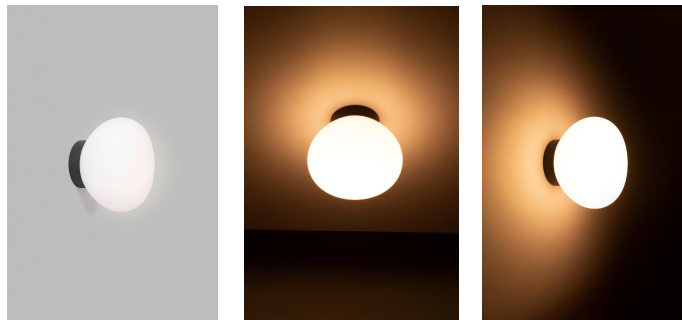

WL3070

Surface Egg Outdoor Opal globe

Description

Outdoor surface deco light for wall or ceiling;
Suitable for use in door way and external walls;
With a comfortable & diffused light output;

Finish

Black
White

Material

Aluminium
Opal Glass

TECHNICAL CHARACTERISTICS

Light source

Light source: Bridgelux Dim-to-warm COB

Output (W): 6W

Total power consumption (W): 6.8

Color temperature: 2700K, 3000K

CRI: \geq 90

IK: 08

Real Lumen: 400

Lm/Real W: 55

Life Time: 36.000h L70

MacAdam steps: 3

UGR: 12

GEAR

This item incl. gear

Phasecut: HEP G5RT7W350LRP

Dali: HEP LNDC6W350LRP

Luminaire

IP54 suitable for showerroom

crossing: No

Warranty: 5 Years

The photograph may not match the reference exactly. Please read the product description to identify the finish.