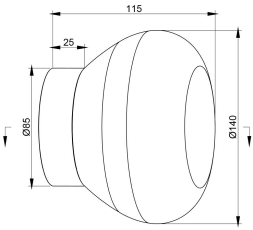

This item incl. gear

Phasecut: HEP G5RT7W350LRP

Dali: HEP LNDC6W350LRP

Luminaire

IP54 suitable for showerroom

crossing: No

Warranty: 5 Years

The photograph may not match the reference exactly. Please read the product description to identify the finish.